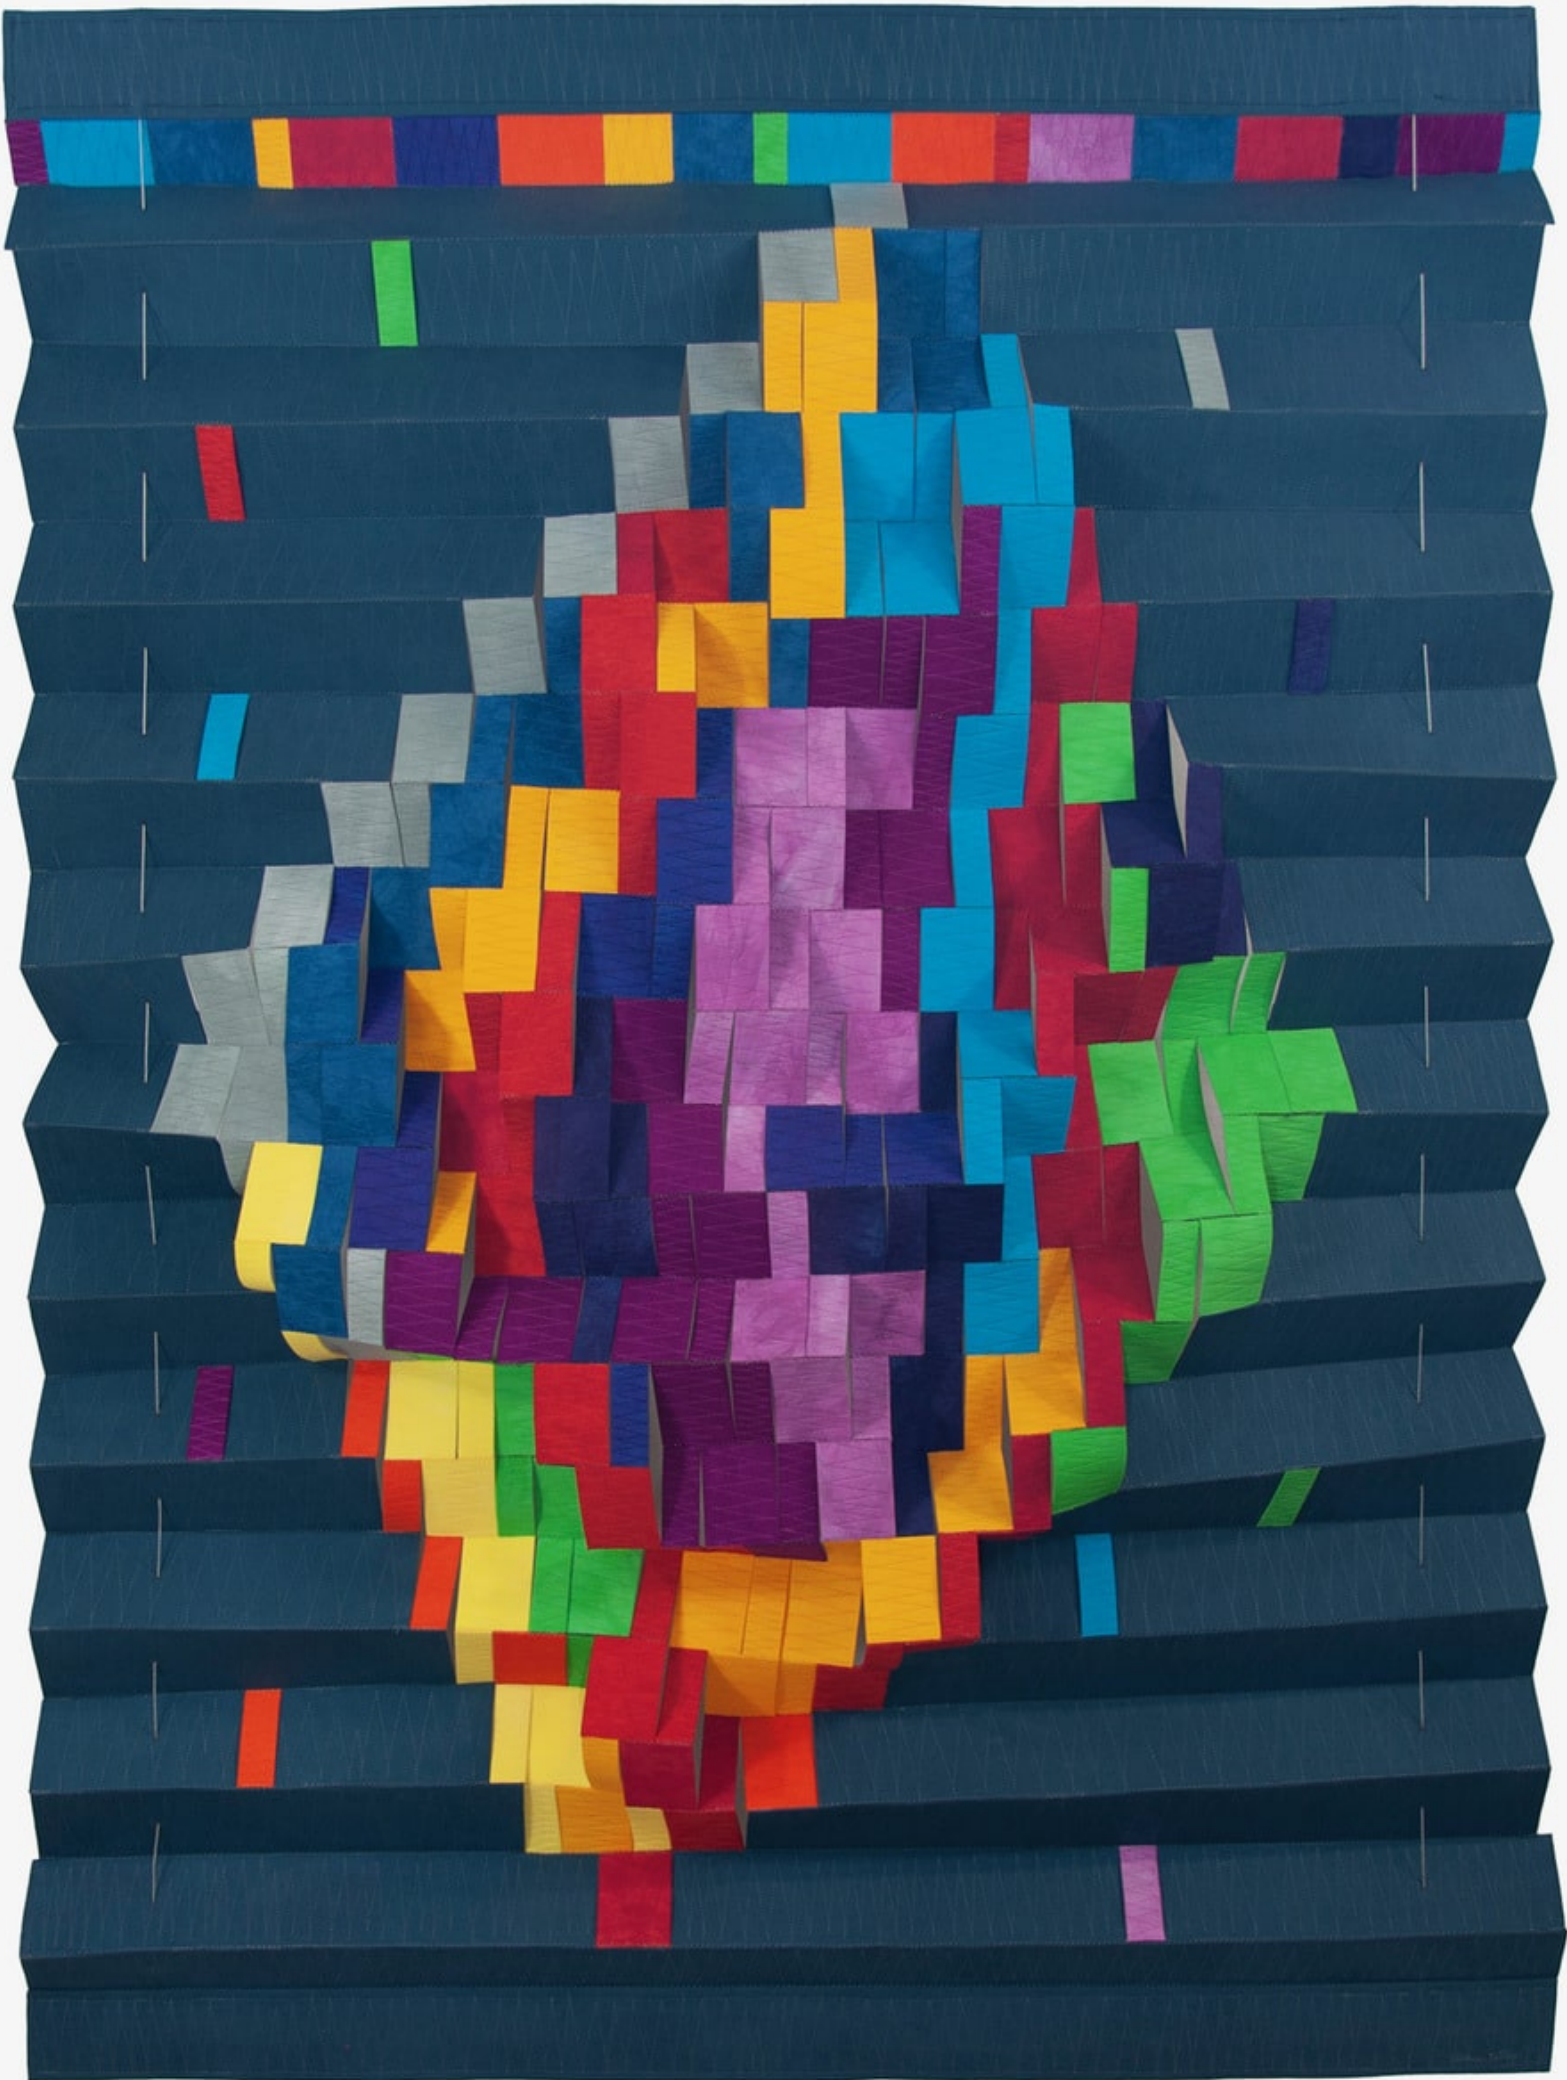

EVOLVED SPACES

60"H x 44"W x 2.5"D

Hand dyed fabric, batting, thread, metal slat

4,850

Ships from Michigan