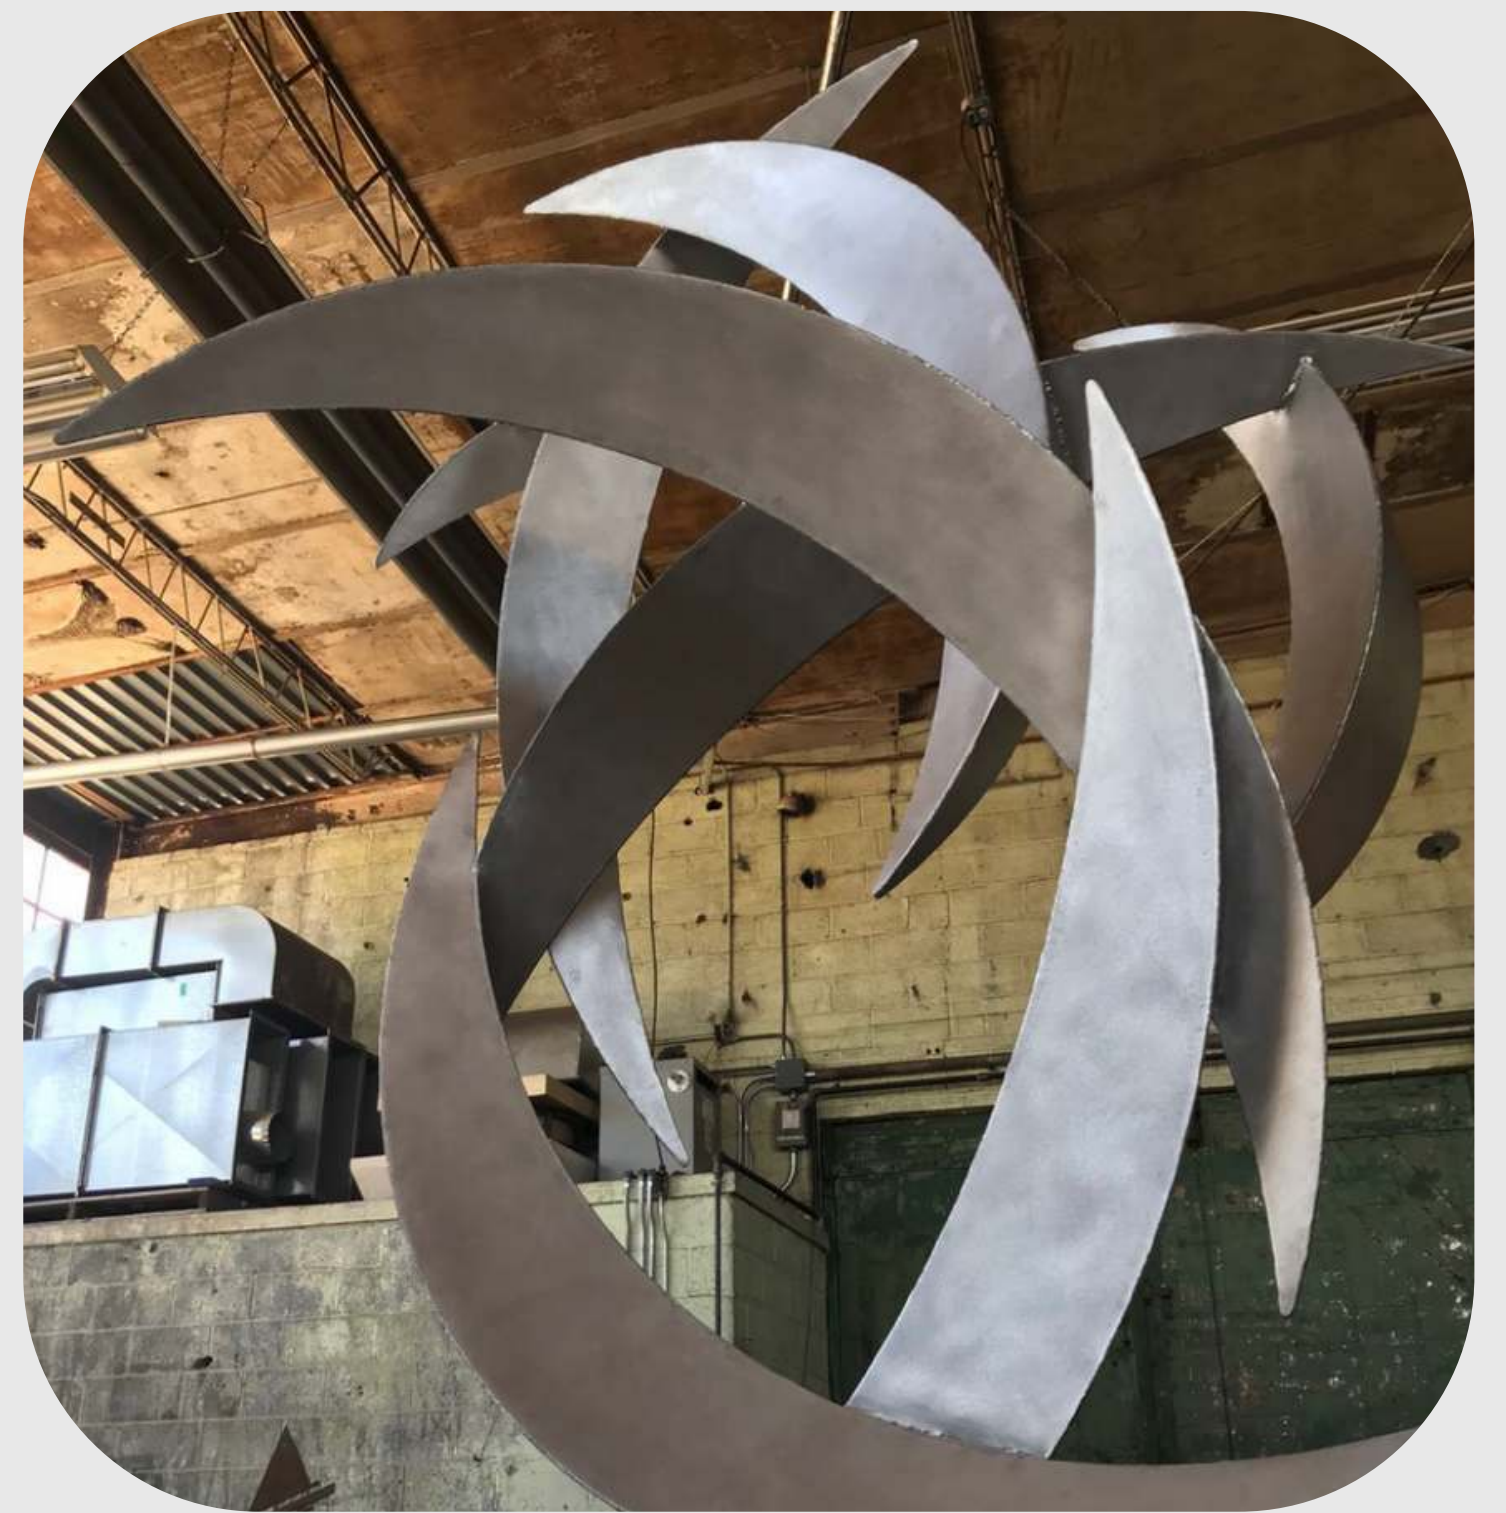

PUBLIC SCULPTURE

*From the estate of artist and Michigan Modern Designer
Jim Miller Melberg
1929-2017*

*Cast aluminum
various sizes
various prices*

WINTER WIND
55"H x 26"W x 16"D
Cast aluminum
\$12,000
Ships from Michigan