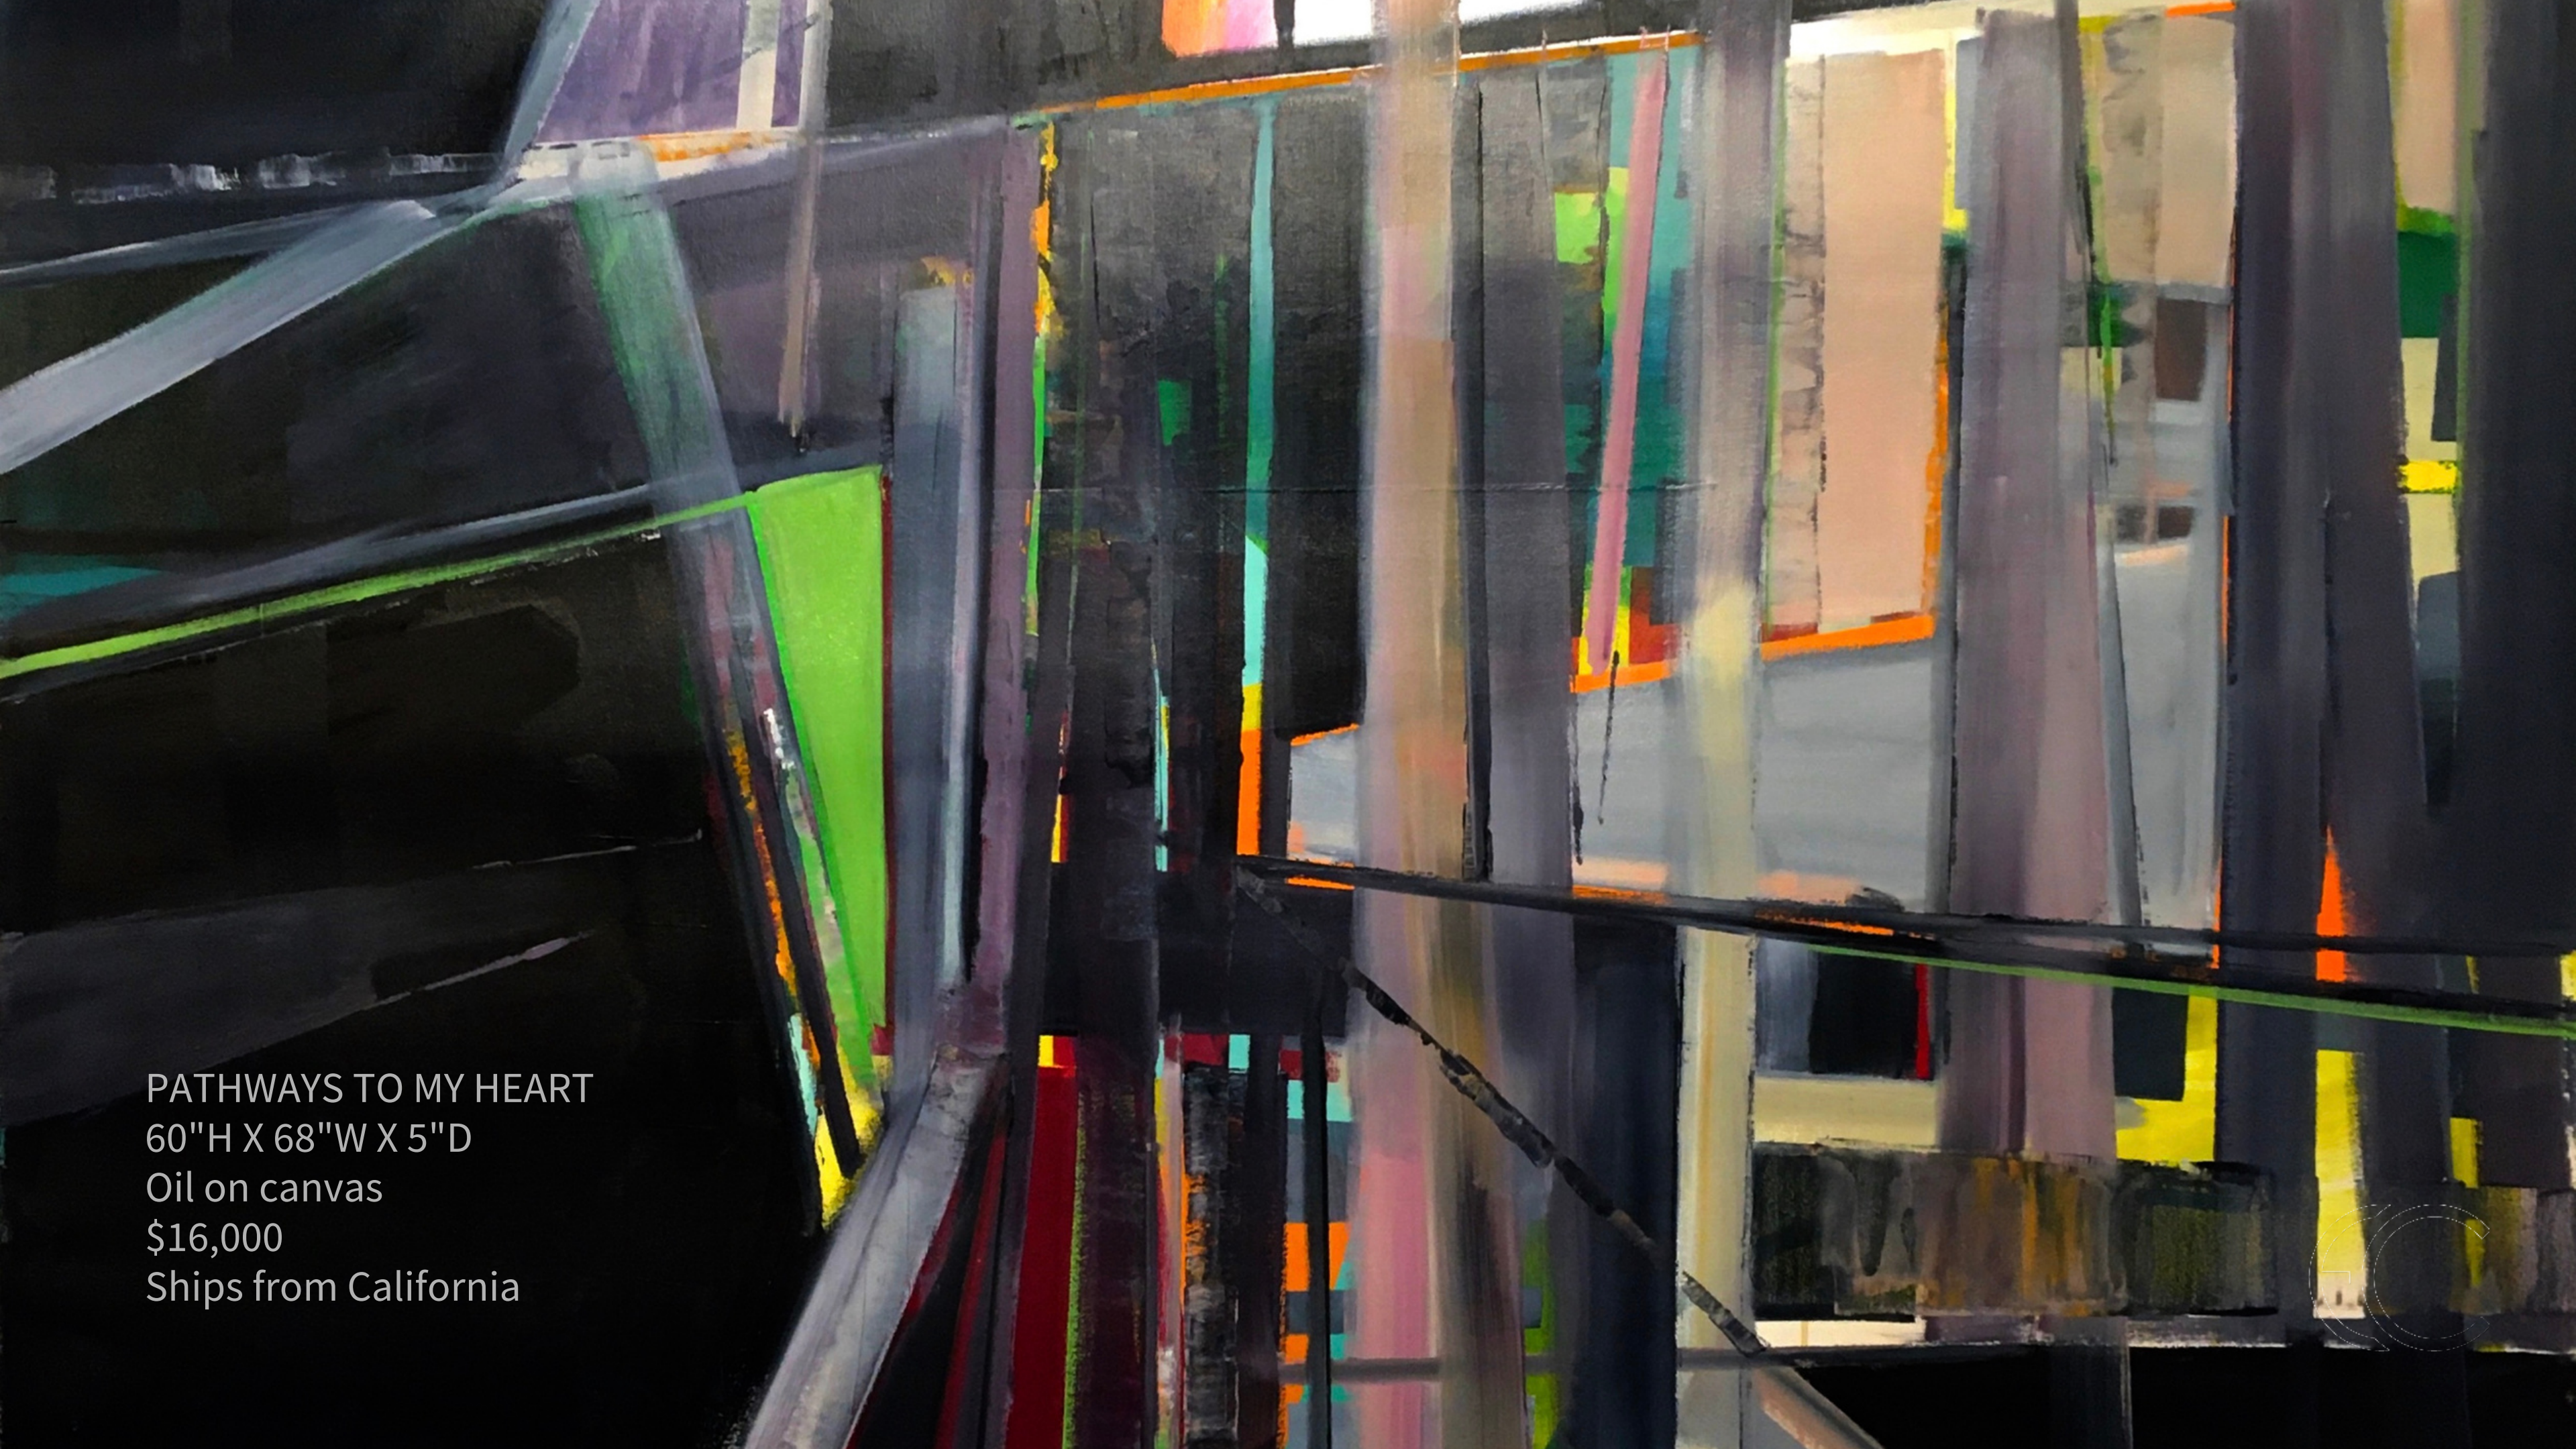

THE EMPEROR'S CLOTHES

40"H X 26"W X 1"D

Dye sublimation print on custom cut aluminum

\$3,200

Ships from California

PATHWAYS TO MY HEART
60"H X 68"W X 5"D
Oil on canvas
\$16,000
Ships from California

STRANGE DISTRACTOR