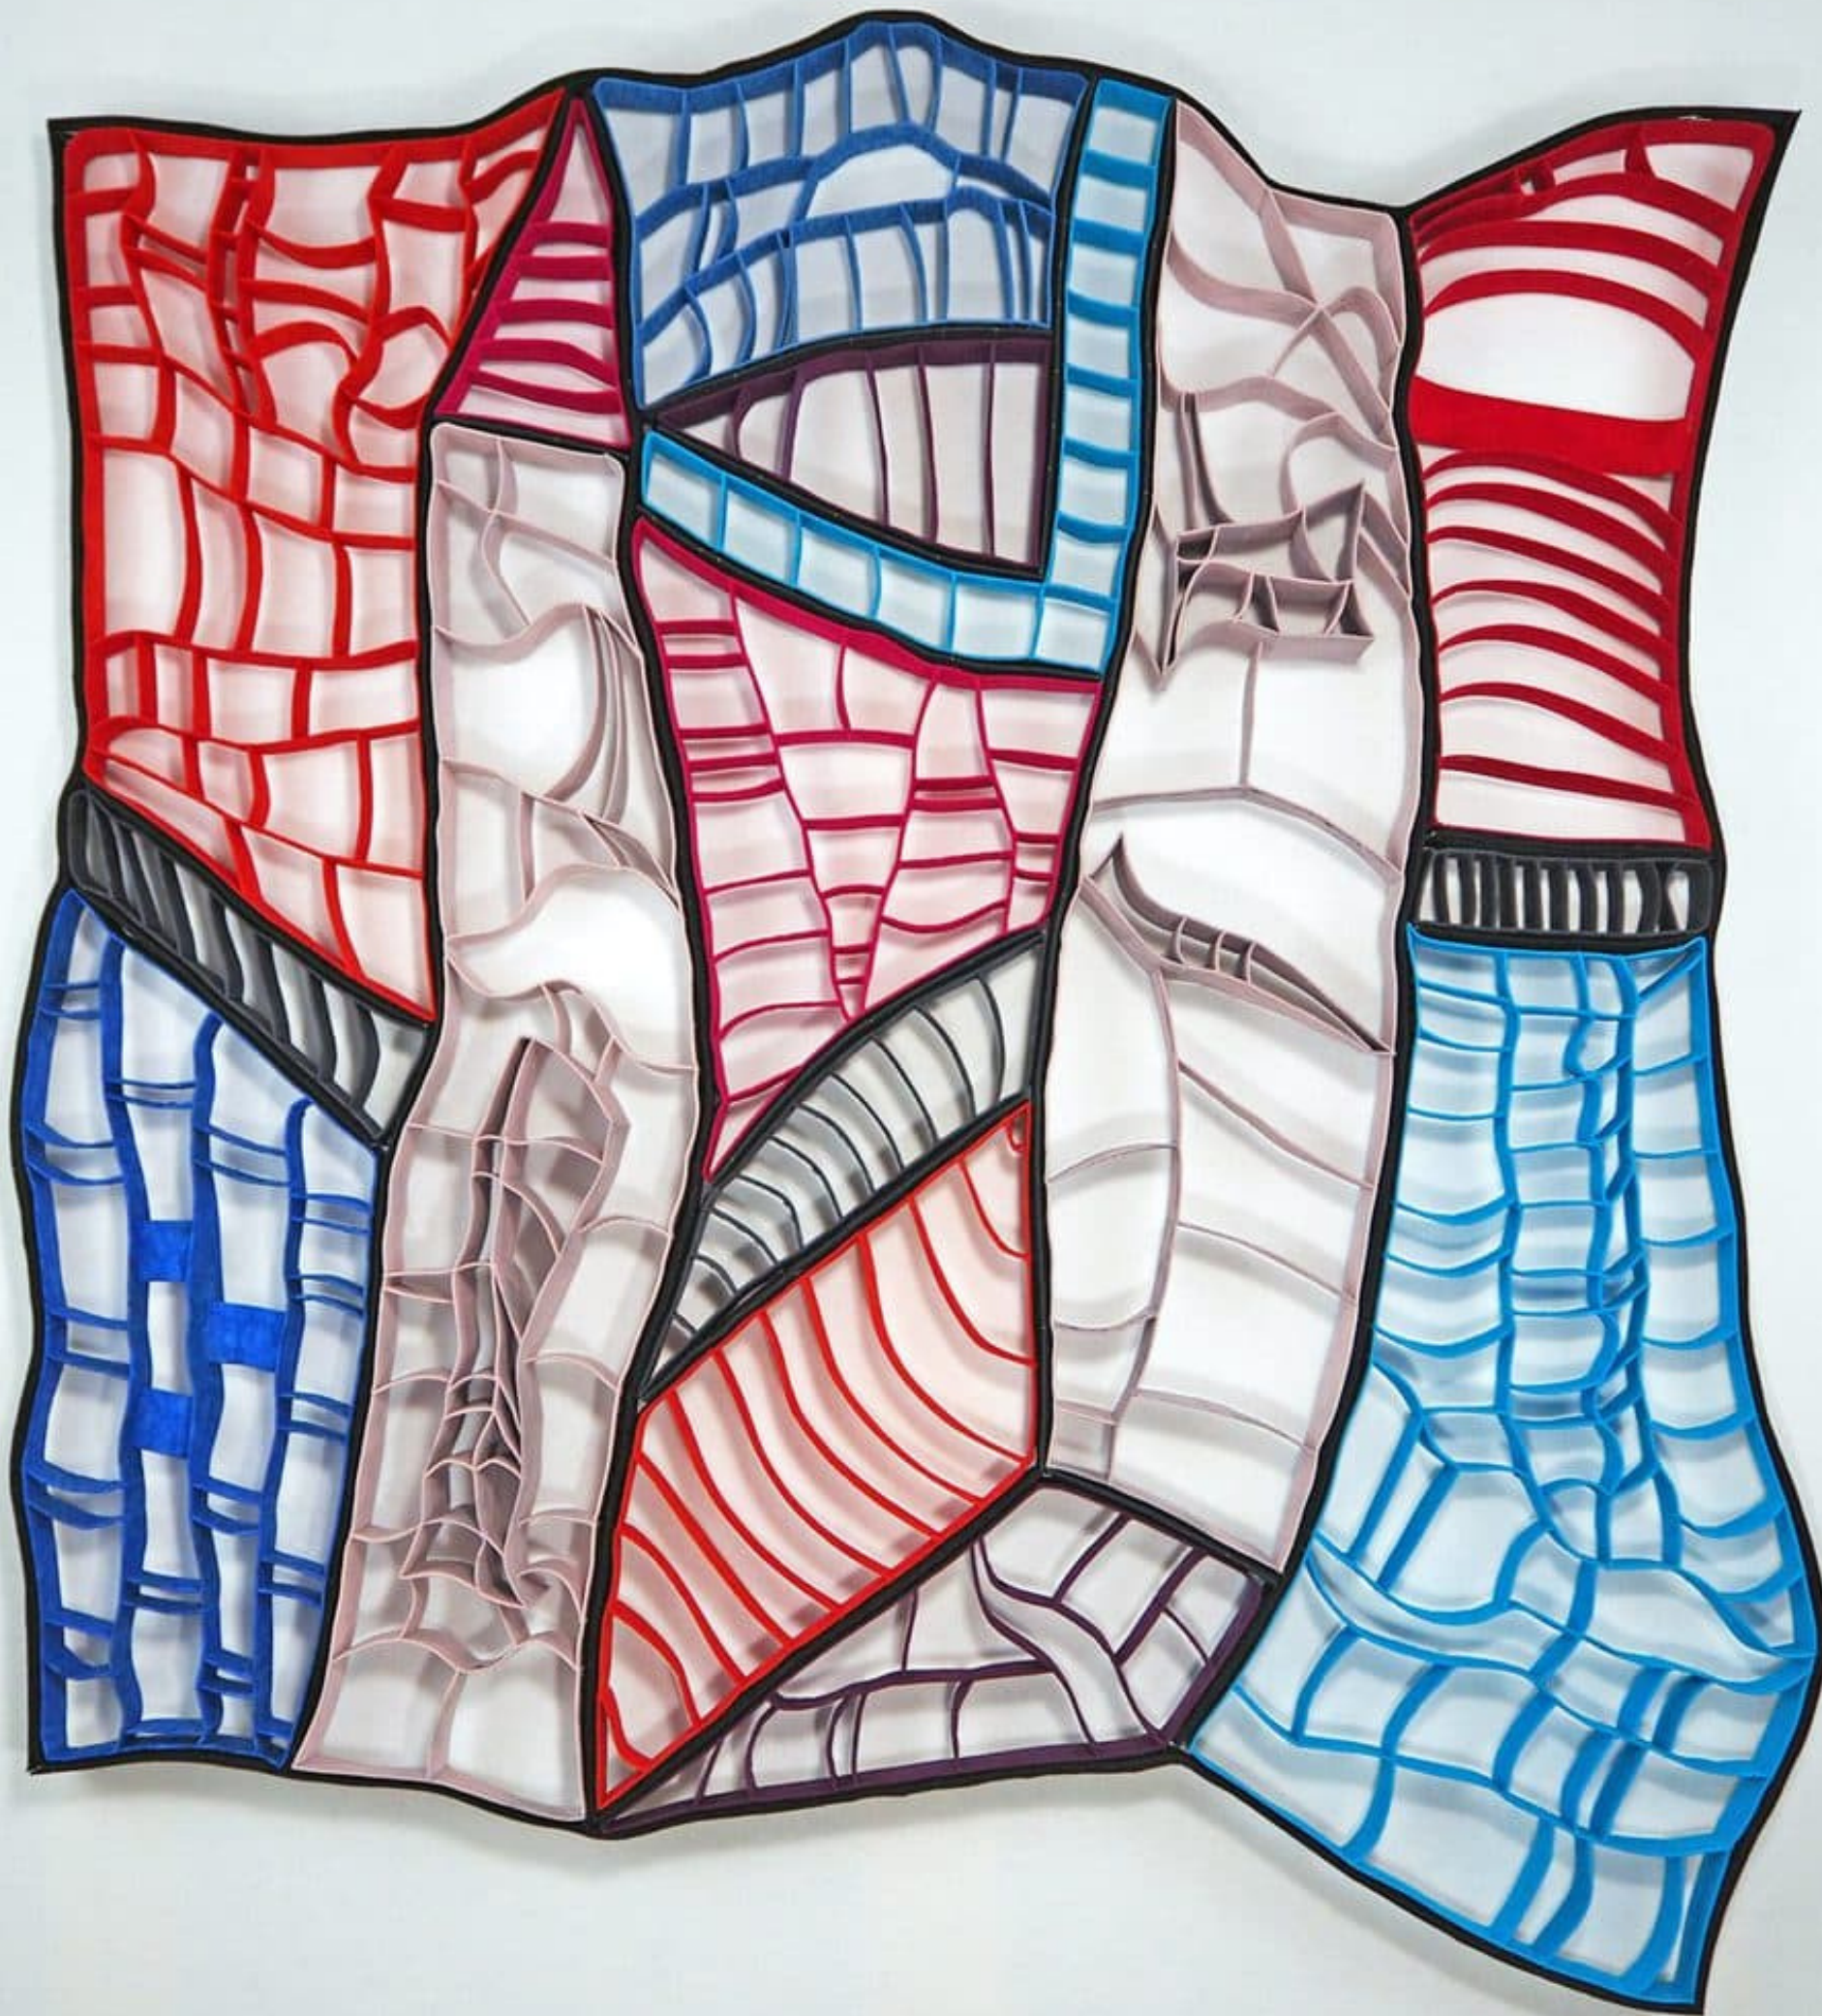

CINQUE TERRE

49"H x 49"W x 3"D

Hand dyed fabric, batting, thread, velcro, aluminum slats

$4,800

Ships from Michigan