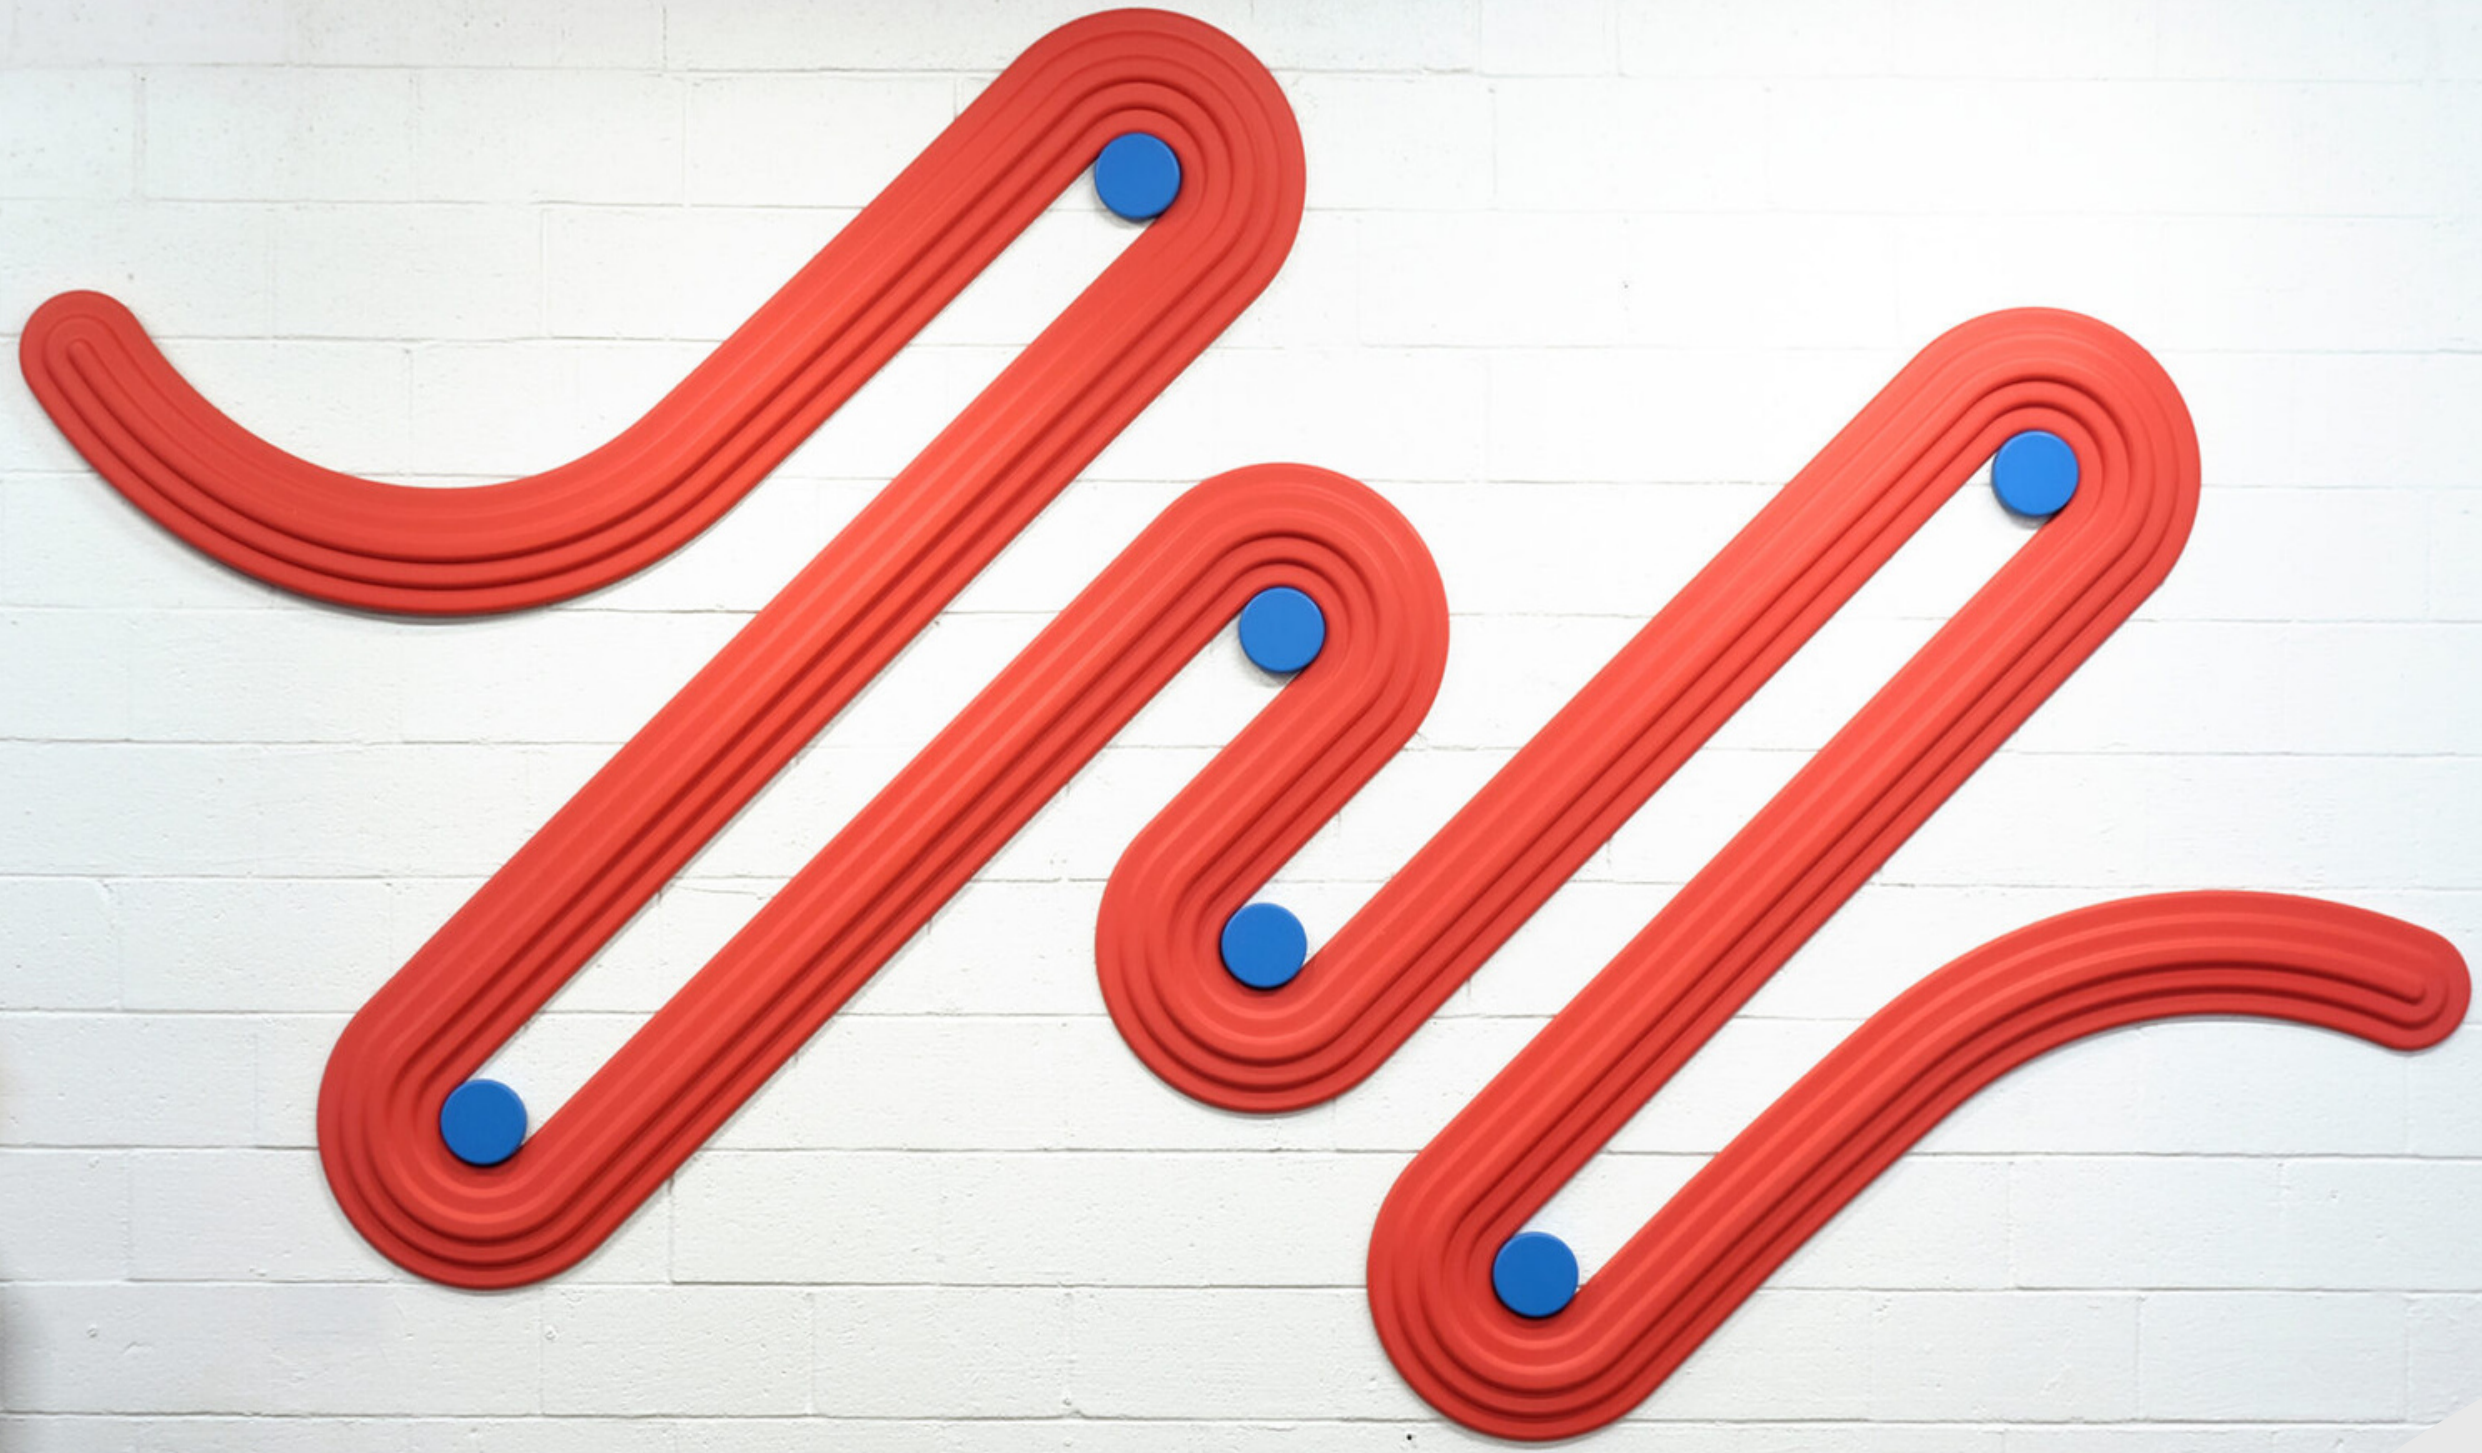

OVERSIZED ARTWORKS