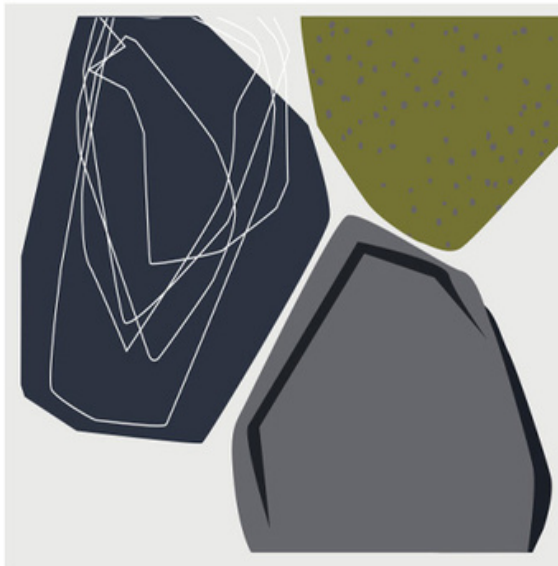

Digital Reproductions Printed on Various Surfaces