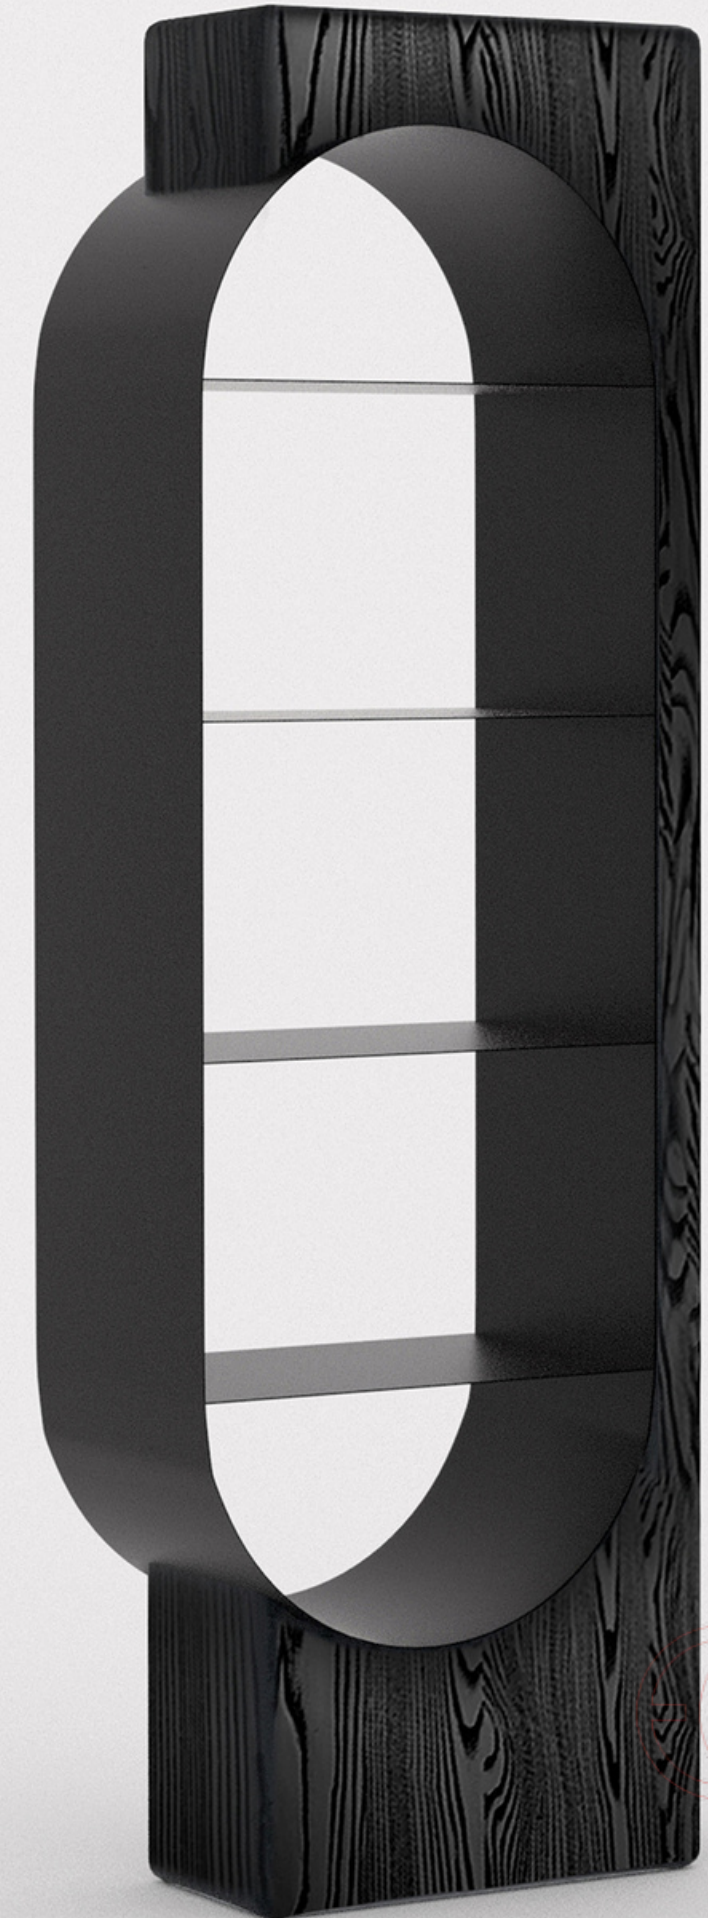

The end results are very impressive."

Dwane Adle, FASID AIA Principal,
Comprehensive Design Group

CAPSULE

80"H × 26"W × 15"D

Powder coated steel and blackened Ash wood

\$11,200

Ships from Michigan

EC Artwork Showcase