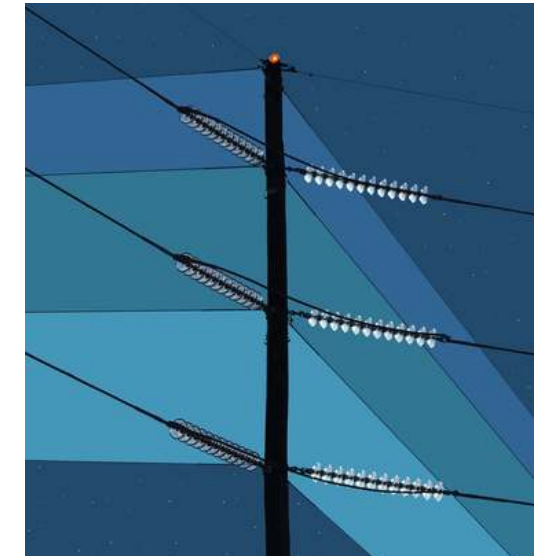

Digital Reproductions Printed on Various Surfaces