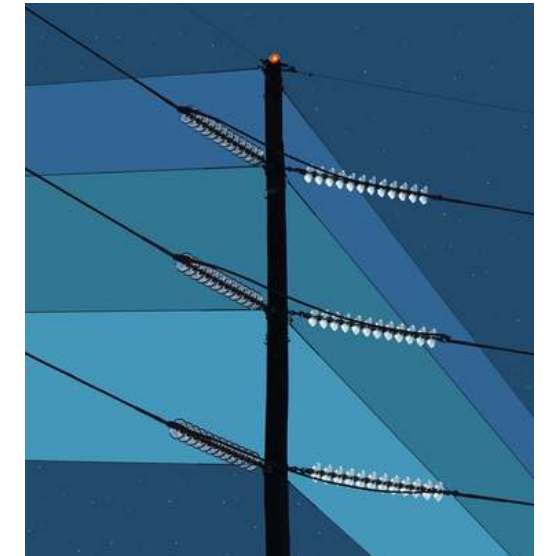

ASTERION'S MIRROR
41.5"H x 67"W x 36"D
Acrylic and pencil on two panels with acrylic yarn
\$6,000
Ships from New York

CRANBROOK

CRANBROOK

CRANBROOK

Digital Reproductions Printed on Various Surfaces

Acrylic and spray paint mural on basketball court